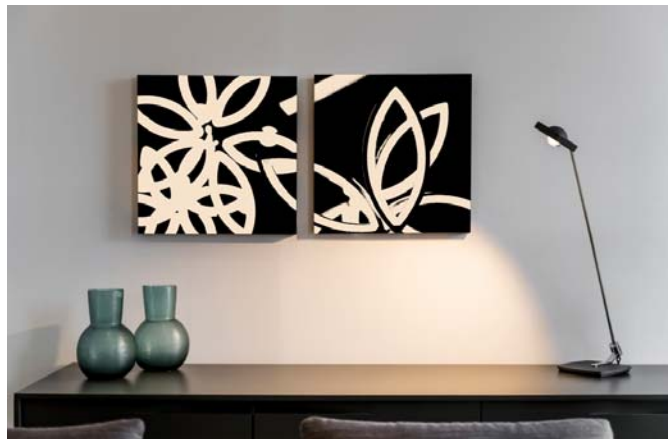

A COMPELLING DESIGN

The KELVEEN range, which has enjoyed great success since its launch, is now also receiving recognition and accolades from other sources. A high-profile panel of judges awarded the KELVEEN table luminaire with the „German Design Award 2018“.

A MUST-HAVE FOR PERFECTIONISTS AND STILISTS ALIKE

With small wire cross-sections and low power requirements, LEDs are a perfect opportunity to discharge all superfluous elements and focus on the essentials of a good luminaire. Hence, a slim silhouette and filigree details emphasize the elegance of the design. Ball joints located in the base and shade of the luminaire ensure easy adjustment. There are no visible cables to detract from the overall visual appearance, as these have been incorporated into the body. The table luminaire can be controlled conveniently and intuitively via a dimmer switch, while the floor luminaire is equipped with a touch dimmer. The high-quality lamp head, which is entirely made of aluminium, ensures balanced thermal management and longevity of the integrated LED.

Due to their striking design, outstanding quality and classy finish, KELVEEN table and floor luminaires are undeniably a must-have for anyone looking for a fresh statement on their desk. The range is now available in matt graphite, matt white and matt black finishes with colour temperatures of 2700 and 3000 K.

Publication free of charge / please send copy

Also cuts a fine figure in decorative applications: KELVEEN from OLIGO.