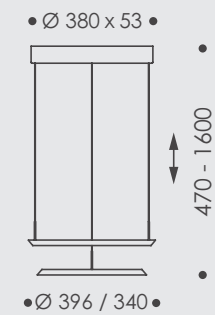

-> Video YANO
Video YANO

Leuchte
des Jahres 2021