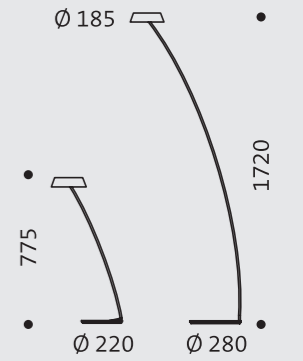

Tisch- und Stehleuchte gebogen

Table and floor luminaire curved