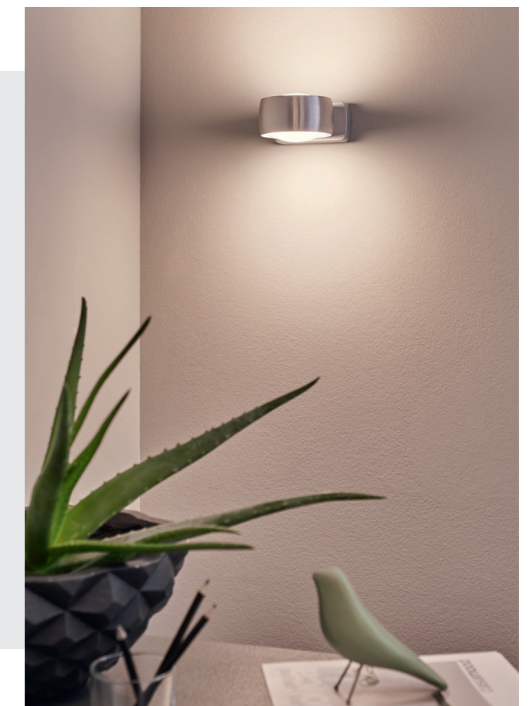

The timeless GRACE is one of the world's classics among decorative pendant luminaires. Controlled via smartphone and gesture, the light becomes a magical experience. The combination of stylish design and intuitive use makes the GRACE family the highlight that it is.

CASAMBI

-> Pendelleuchte GRACE
Pendant luminaire GRACE

Tisch- und
Stehleuchte

Table and
floor luminaire

Pendelleuchte
Pendant luminaire

UNLIMITED und
Wandleuchte

UNLIMITED and
wall luminaire

OLIGO