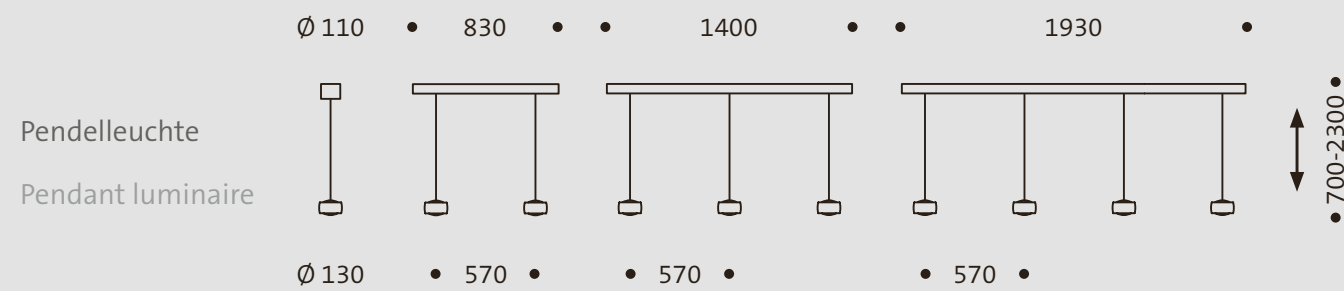

Tisch- und
Stehleuchte

Table and
floor luminaire